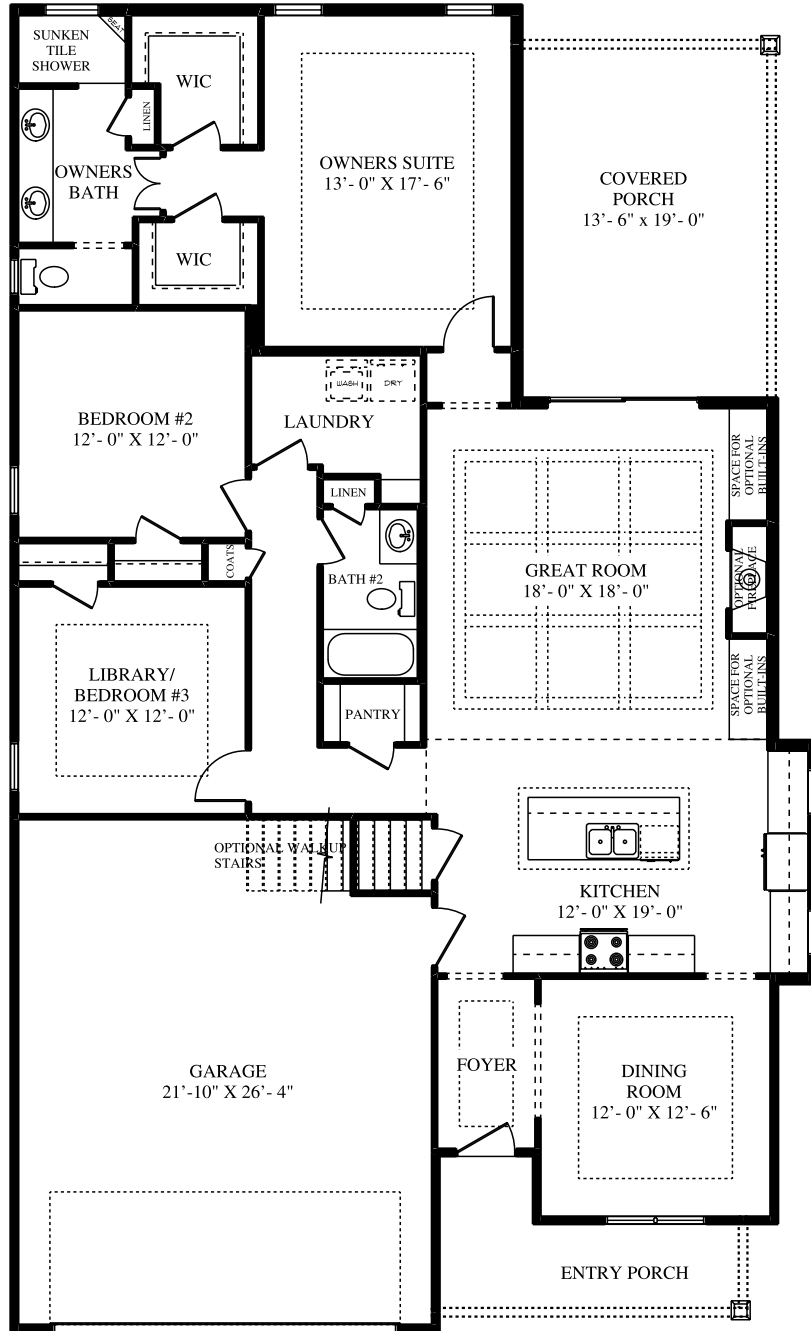

by CLASSIC for
THISTLE GOLF ESTATES

THE STIRLING I

TOTAL AC LIVING AREA 1851
 TOTAL UNDER ROOF 2813

524 BROADWAY, MYRTLE BEACH, SC (843) 839 - 0537 www.classichomebuilding.com

This brochure plan is designed by ROOFLINE DESIGNS, INC. for illustrative purposes only, and it is the property of CLASSIC HOMES. Dimensions are approximate. Prices, plans, designs, & specifications depicted or described herein are subject to change (in whole or in part) without notice. Any unauthorized use/or reproduction is a violation of copyright laws. Rev. 7/15/21