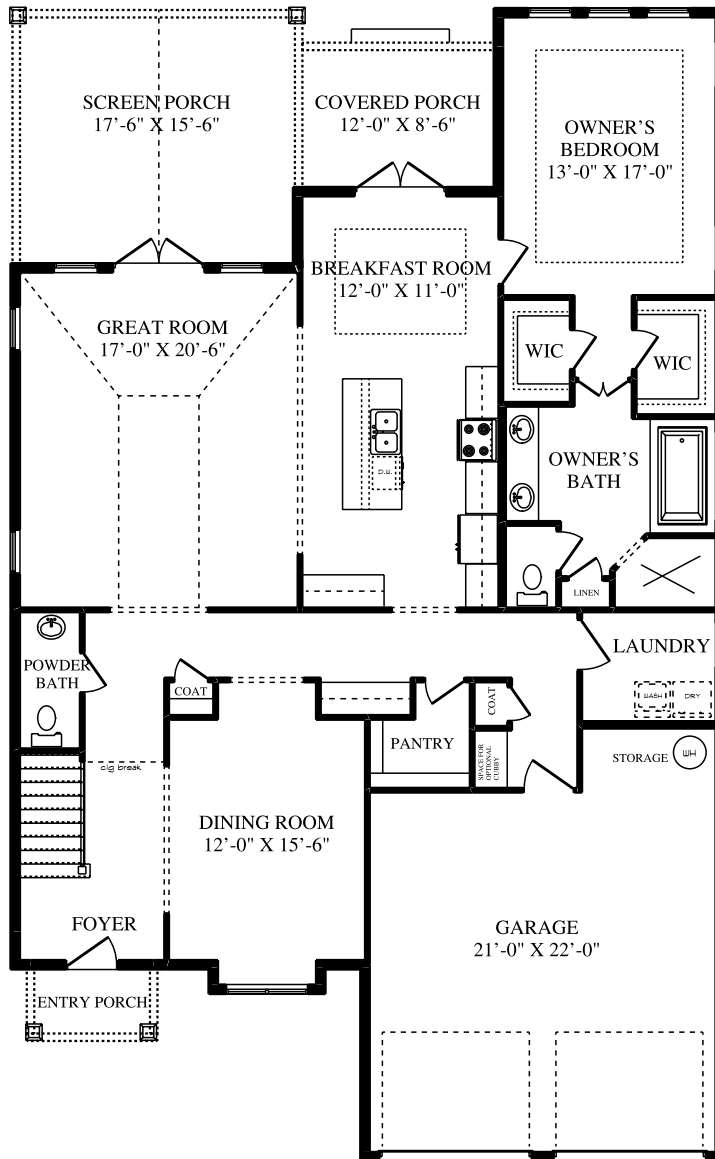

by CLASSIC for
THISTLE GOLF ESTATES

GLASGOW

TOTAL AC LIVING AREA 2890
TOTAL UNDER ROOF 3842

524 BROADWAY, MYRTLE BEACH, SC (843) 839 - 0537 www.classichomebuilding.com

This brochure plan is designed by ROOFLINE DESIGNS, INC. for illustrative purposes only, and it is the property of CLASSIC HOMES. Dimensions are approximate. Prices, plans, designs, & specifications depicted or described herein are subject to change (in whole or in part) without notice. Any unauthorized use or reproduction is a violation of copyright laws. Rev. 01/12/22