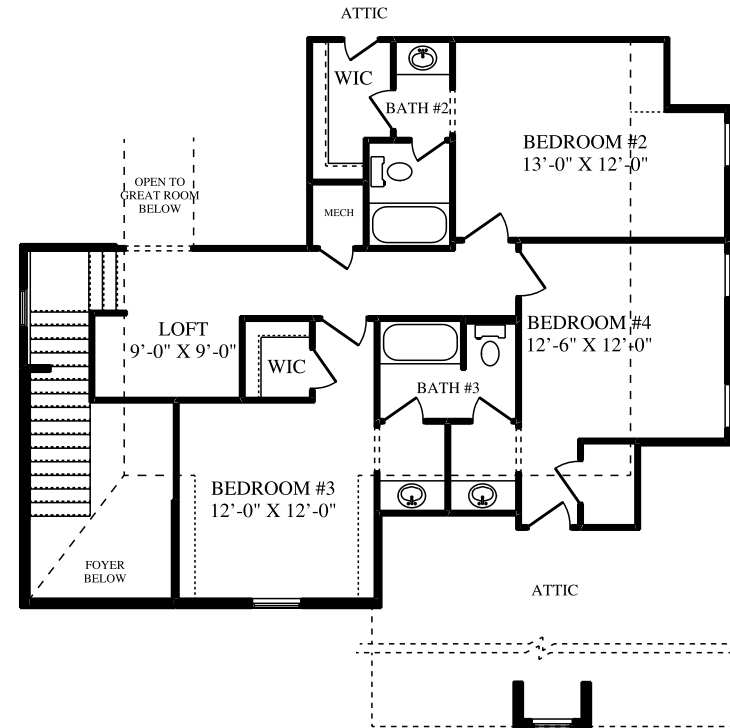

by CLASSIC for
THISTLE GOLF ESTATES

GLASGOW

TOTAL AC LIVING AREA 2890
TOTAL UNDER ROOF 3842

524 BROADWAY, MYRTLE BEACH, SC (843) 839 - 0537 www.classichomebuilding.com

This brochure plan is designed by ROOFLINE DESIGNS, INC. for illustrative purposes only, and it is the property of CLASSIC HOMES. Dimensions are approximate. Prices, plans, designs, & specifications depicted or described herein are subject to change (in whole or in part) without notice. Any unauthorized use or reproduction is a violation of copyright laws. Rev. 01/12/22