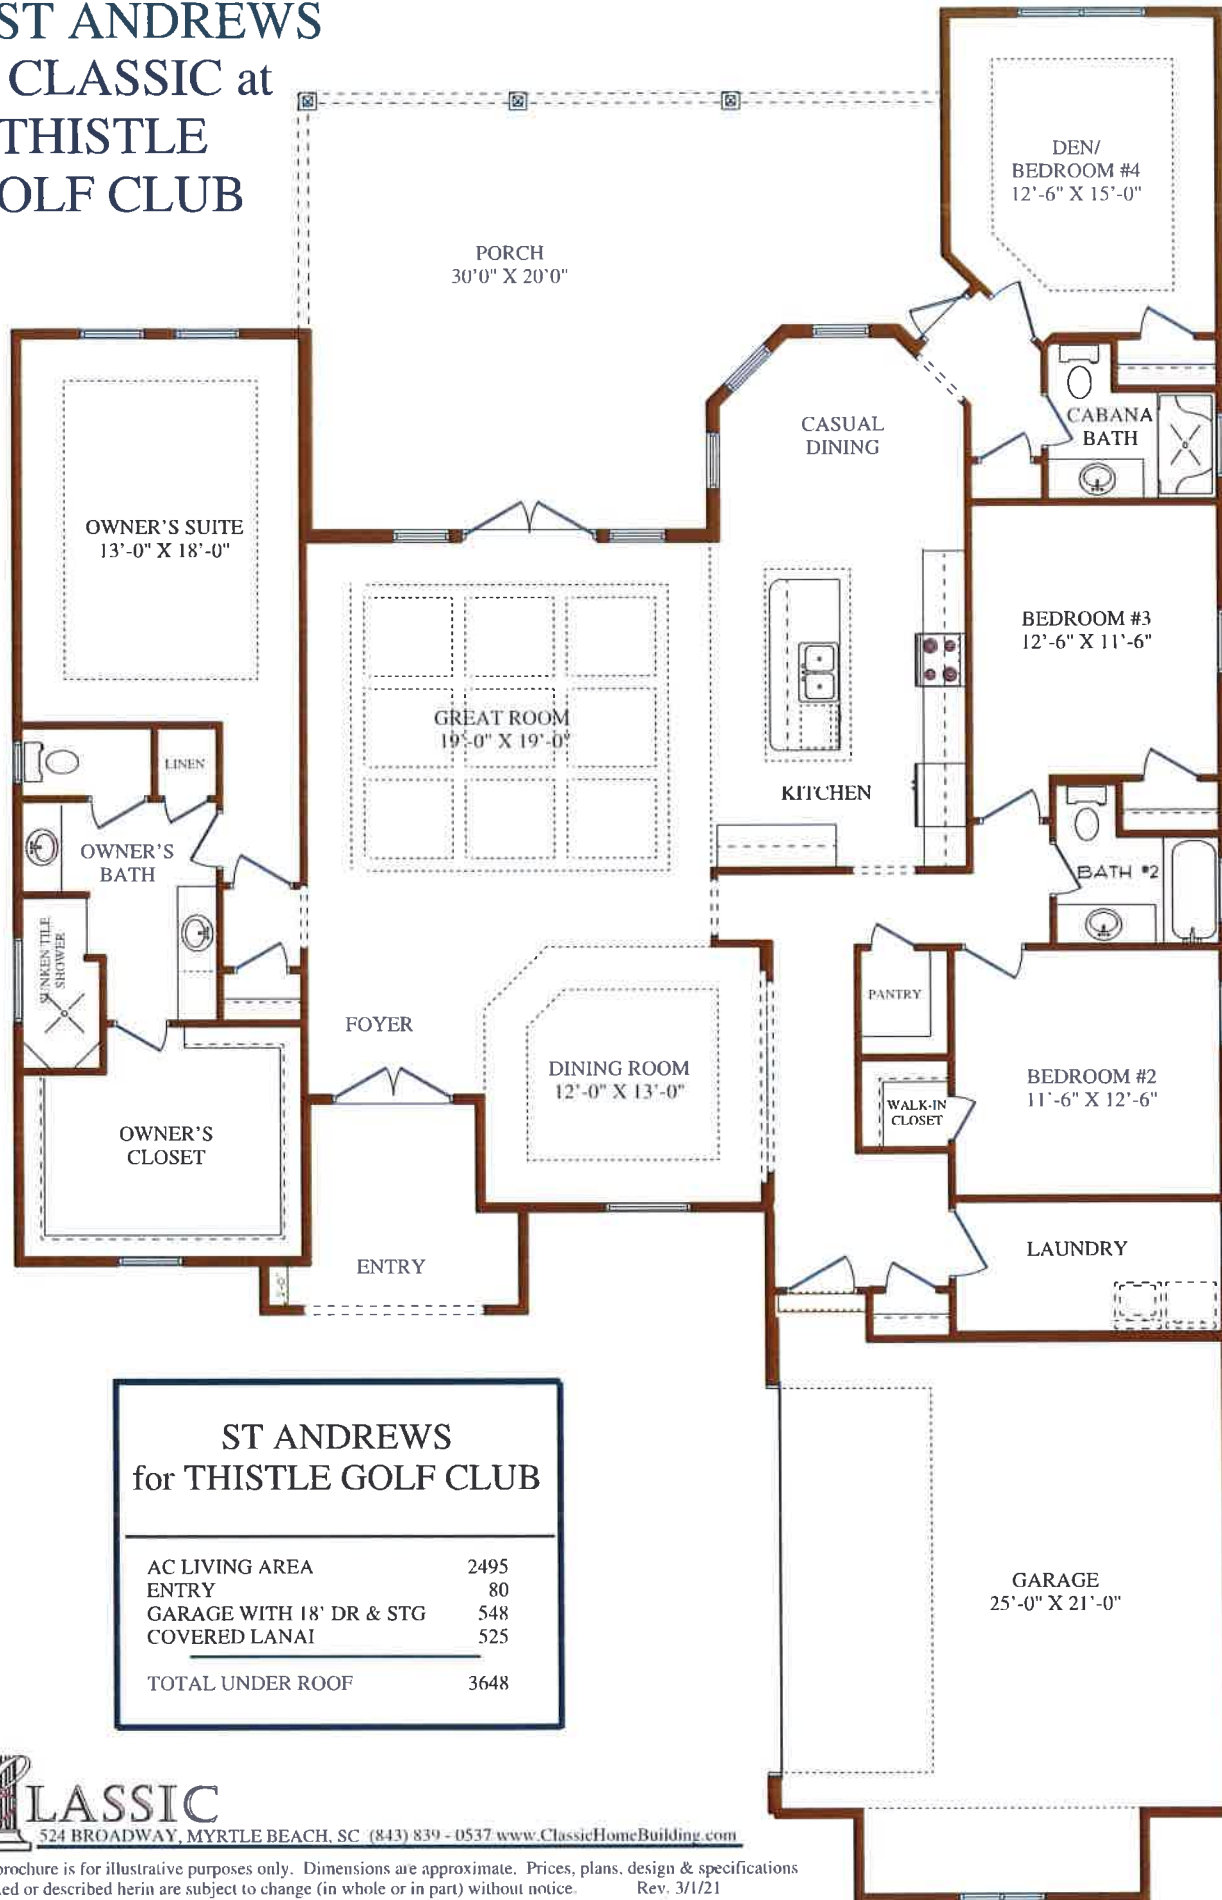

# THE ST ANDREWS by CLASSIC at THISTLE GOLF CLUB

## ST ANDREWS for THISTLE GOLF CLUB

AC LIVING AREA	2495
ENTRY	80
GARAGE WITH 18' DR & STG	548
COVERED LANAI	525
<b>TOTAL UNDER ROOF</b>	<b>3648</b>

524 BROADWAY, MYRTLE BEACH, SC (843) 839-0537 [www.ClassicHomeBuilding.com](http://www.ClassicHomeBuilding.com)

This brochure is for illustrative purposes only. Dimensions are approximate. Prices, plans, design & specifications depicted or described herein are subject to change (in whole or in part) without notice. Rev. 3/1/21